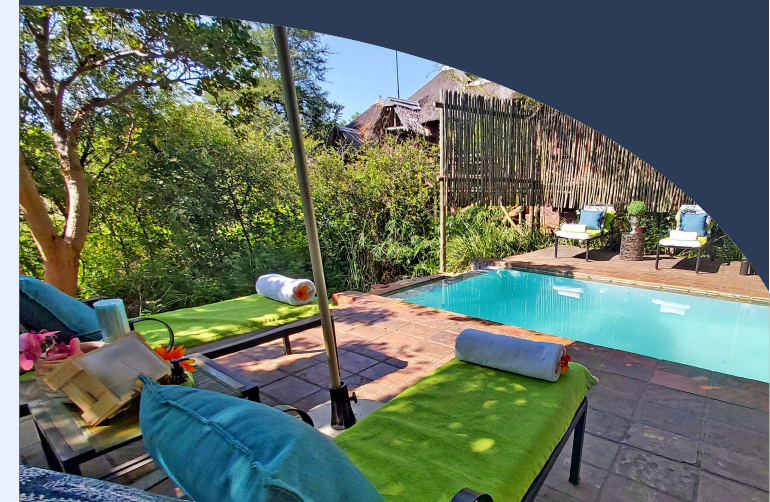

EXTRAS

SPA BATH - AROMA SPA BATH	R300
SOAK OR BUFF OFF - GEL	R100
SPA FACILITIES	R100

SPA IN THE COUNTRY AT MISTY HILLS

69 DRIFT BOULEVARD, MULDRSDRIFT, 1747

011 950 6000

SPA@RALI.CO.ZA

WWW.SPAINTHECOUNTRY.CO.ZA